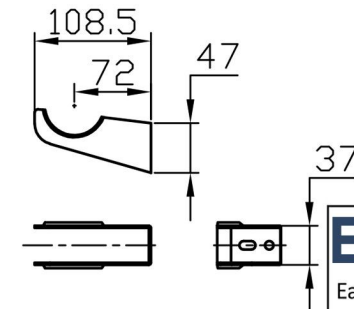

Imperia 3 Column Horizontal 600 x 830mm. Painted

Technical Drawing

Eastbrook 

Eastbrook Road, Gloucester GL4 3DB
 Technical Helpline : 01452 317890
 Mon - Fri / 8am - 5pm
 Email : technical@eastbrookco.com