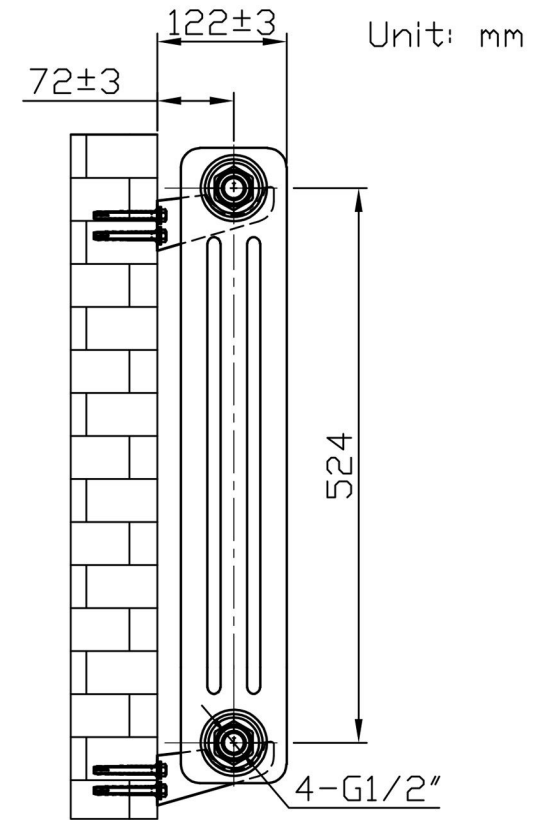

Imperia 3 Column Horizontal 600 x 830mm. Painted

Technical Drawing

Eastbrook 

Eastbrook Road, Gloucester GL4 3DB
 Technical Helpline : 01452 317890
 Mon - Fri / 8am - 5pm
 Email : technical@eastbrookco.com