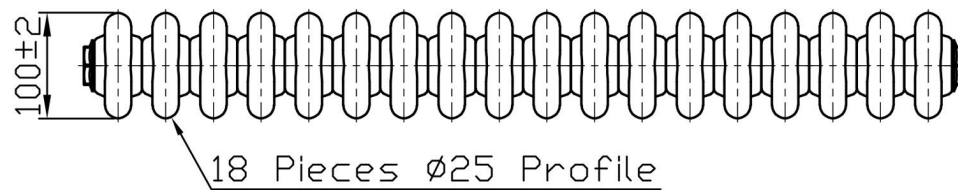

Imperia 3 Column Horizontal 600 x 830mm. Painted

Technical Drawing

Eastbrook 

Eastbrook Road, Gloucester GL4 3DB
 Technical Helpline : 01452 317890
 Mon - Fri / 8am - 5pm
 Email : technical@eastbrookco.com