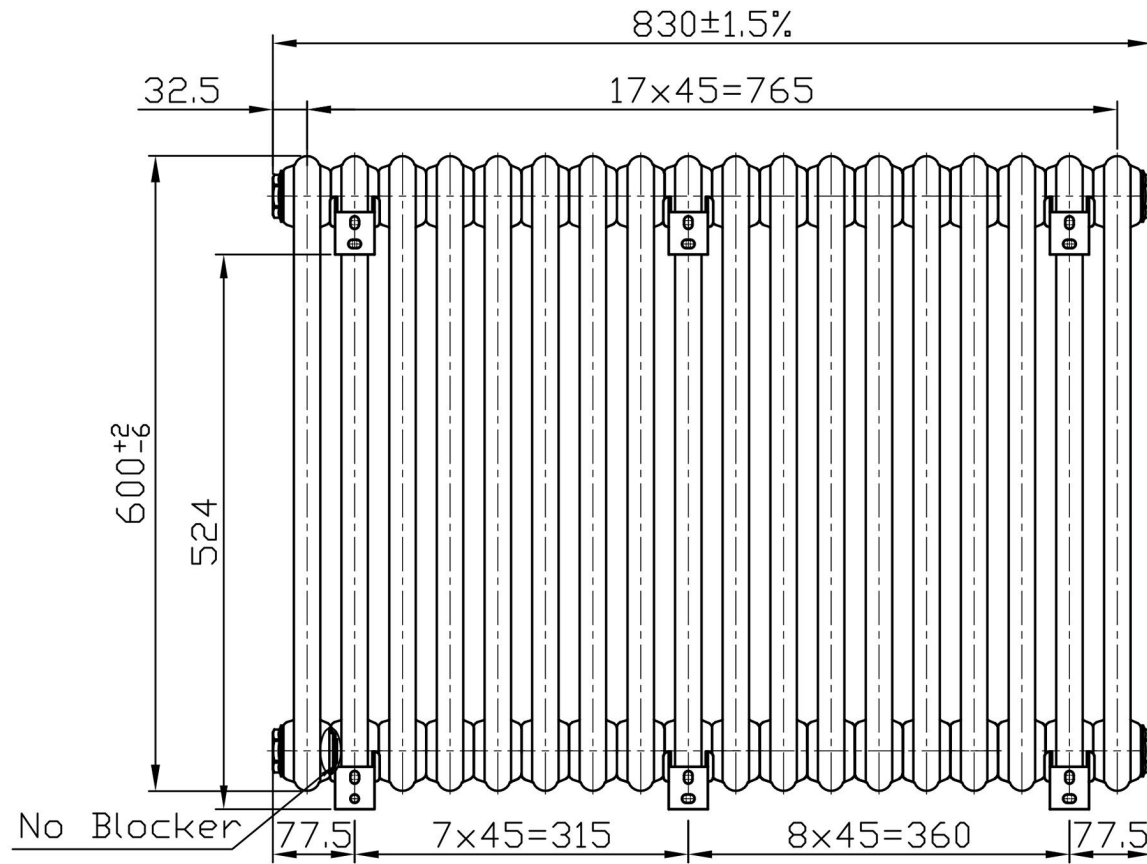

Imperia 3 Column Horizontal 600 x 830mm. Painted

Technical Drawing

Eastbrook 

Eastbrook Road, Gloucester GL4 3DB
 Technical Helpline : 01452 317890
 Mon - Fri / 8am - 5pm
 Email : technical@eastbrookco.com